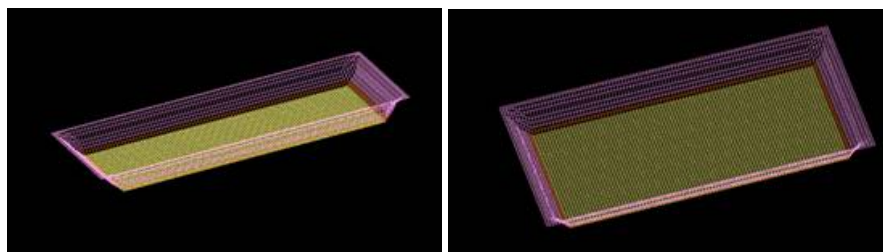

Our first wireless device is a dual-axis inclinometer and the next device is a tri-axial accelerometer/gyroscope. Each device will be housed in a 1.5" x 2" x 1" enclosure.

With these data, along with the GAITRite data, clinicians will have an efficient, easy to use, yet powerful tool to document functional outcomes.

Inclinometer data (shown in degrees, left/right, forward/backward)

The 3-D tray moves with the replay of the footfalls...

Phone: 610.449.4879

Fax: 610.853. 2925

www.gaitrite.com